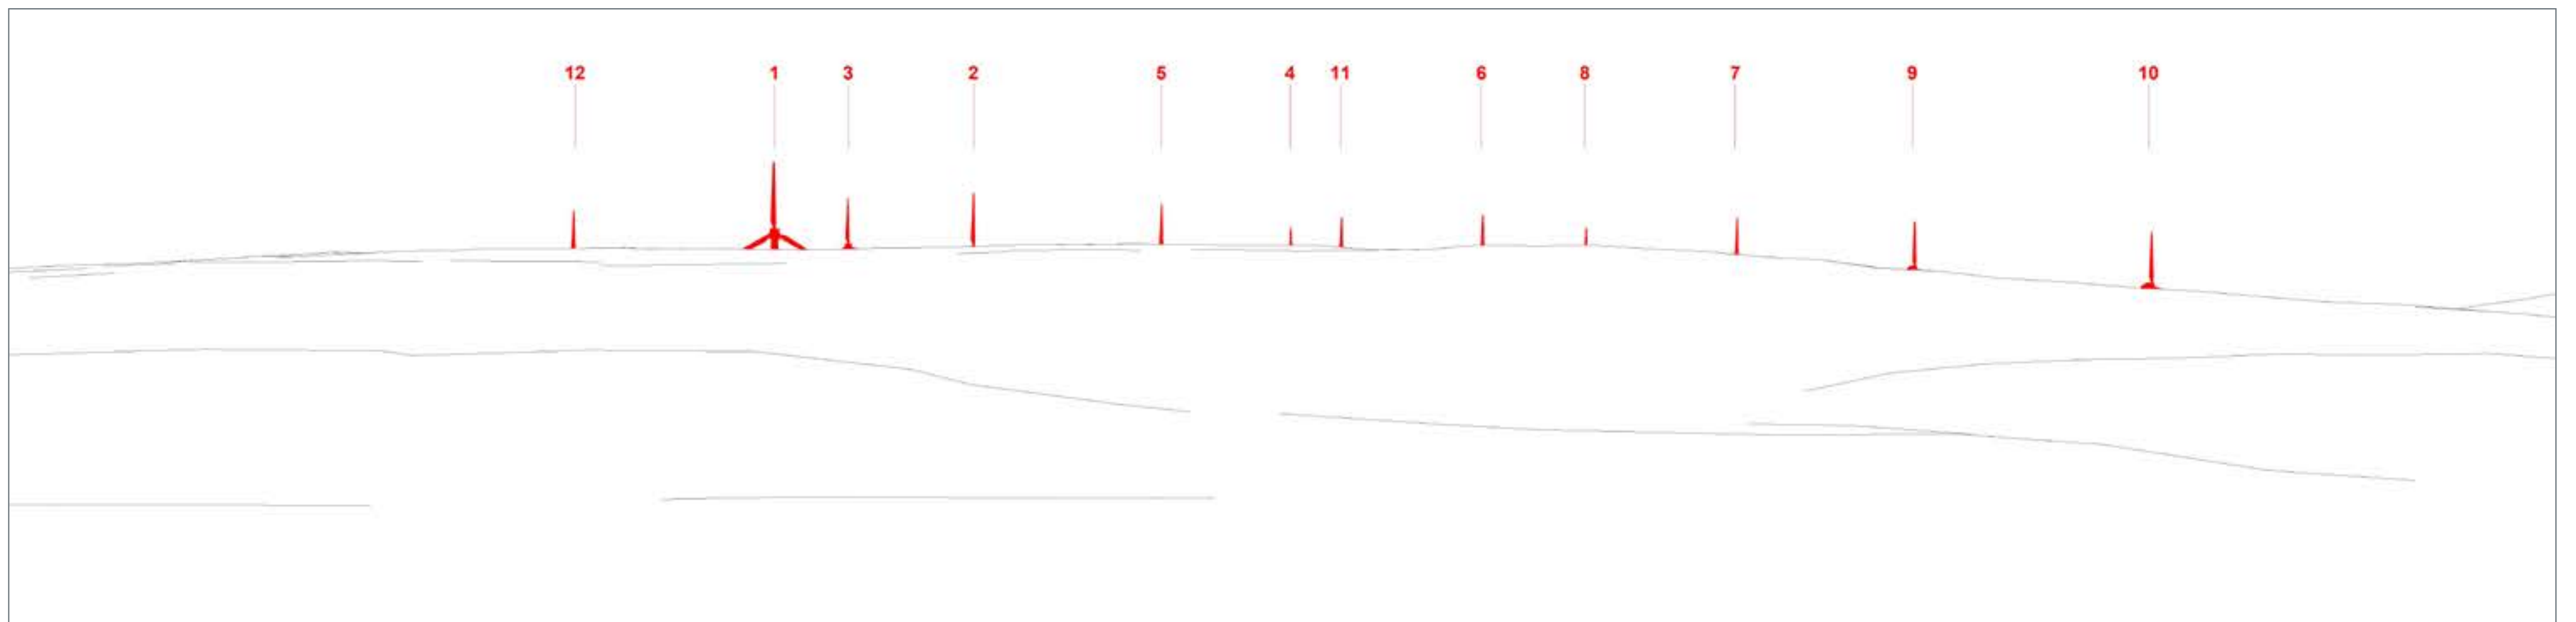

Landscape visualisations

Viewpoint 3: Tayinloan Jetty

Existing view

Wireline (scoping stage)

Wireline (updated)

Viewpoint information

Location	Altitude	Nearest turbine	Bearing to centre of photo
169389, 646484	1m AOD	T10 @ 2.76km	18°